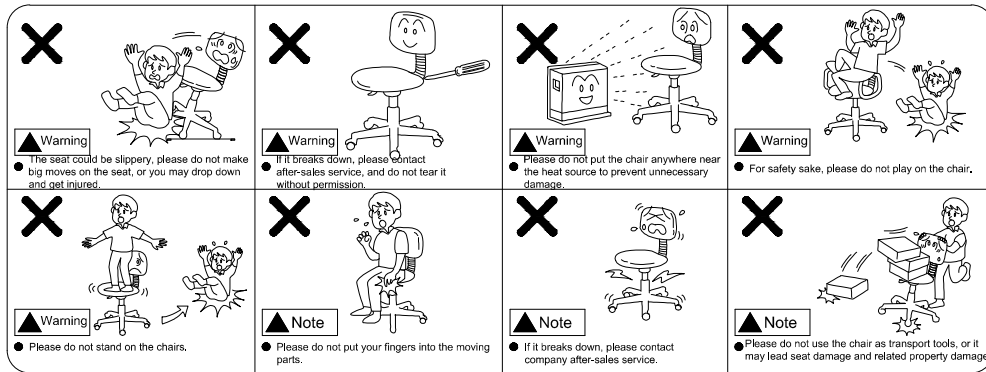

These are the instructions for product use. Please read and follow the guidance of the instructions for proper use and maintenance of your furniture so as to maintain their sound condition after many years of use. Dos and don'ts in furniture use:

Dos and Don'ts in Material Clean

Dos and Don'ts in Use

Safety Precautions

Assembly Instruction

- Please decide the location of your furniture before installation to avoid moving them in a large scale after it is completely installed.
- Do not place your furniture in dark and damp or hot and dry environment.
- Please check the number of packaging bags, view the product installation manual and verify the product structure.
- Please check the direction of each part when unpacking them before installation.
- Please install the product patiently. Make sure that each part is in the right position. Furniture is easy to assemble, but it takes patience and carefulness to do a meticulous job.
- Please check the stability of the furniture after installation. Shake your furniture gently to confirm whether it is level with the ground or whether the screw is tight.
- Please keep the furniture unoccupied for a period of time. Open the cabinet and drawer to release residual painting odor.