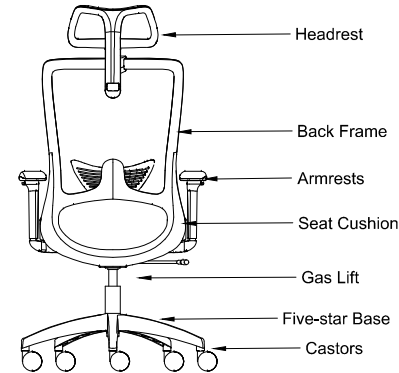

Instruction for Use

Thank you for purchasing a product from iglo! Please read the manual before installing the product.

Introduction

Item No.: IIERGOCHWI  
 Item Name: Office Chair  
 Dimension: 630W\*595D\*1240H  
 Material: High-quality Wood, Electroplated Chrome Alloy/Steel  
 Cube/Painted Wood, High-density Moulded Foam/Cutted Foam.