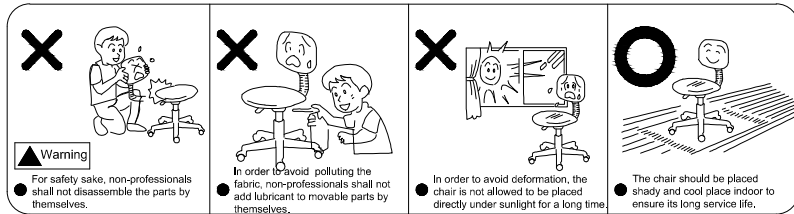

These are the instructions for product use. Please read and follow the guidance of the instructions for proper use and maintenance of your furniture so as to maintain their sound condition after many years of use. Dos and don'ts in furniture use:

Dos and Don'ts in Material Clean

Dos and Don'ts in Use

Safety Precautions

Assembly Instruction

- Please decide the location of your furniture before installation to avoid moving them in a large scale after it is completely installed.
- Do not place your furniture in dark and damp or hot and dry environment.
- Please check the number of packaging bags, view the product installation manual and verify the product structure.
- Please check the direction of each part when unpacking them before installation.
- Please install the product patiently. Make sure that each part is in the right position. Furniture is easy to assemble, but it takes patience and carefulness to do a meticulous job.
- Please check the stability of the furniture after installation. Shake your furniture gently to confirm whether it is level with the ground or whether the screw is tight.
- Please keep the furniture unoccupied for a period of time. Open the cabinet and drawer to release residual painting odor.