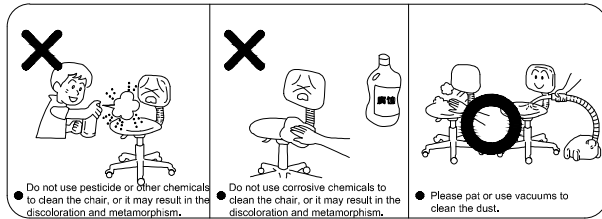

These are the instructions for product use. Please read and follow the guidance of the instructions for proper use and maintenance of your furniture so as to maintain their sound condition after many years of use. Dos and don'ts in furniture use:

Dos and Don'ts in Material Clean

Dos and Don'ts in Use

Safety Precautions

Assembly Instruction

- Please decide the location of your furniture before installation to avoid moving them in a large scale after it is completely installed.
- Do not place your furniture in dark and damp or hot and dry environment.
- Please check the number of packaging bags, view the product installation manual and verify the product structure.
- Please check the direction of each part when unpacking them before installation.
- Please install the product patiently. Make sure that each part is in the right position. Furniture is easy to assemble, but it takes patience and carefulness to do a meticulous job.
- Please check the stability of the furniture after installation. Shake your furniture gently to confirm whether it is level with the ground or whether the screw is tight.
- Please keep the furniture unoccupied for a period of time. Open the cabinet and drawer to release residual painting odor.