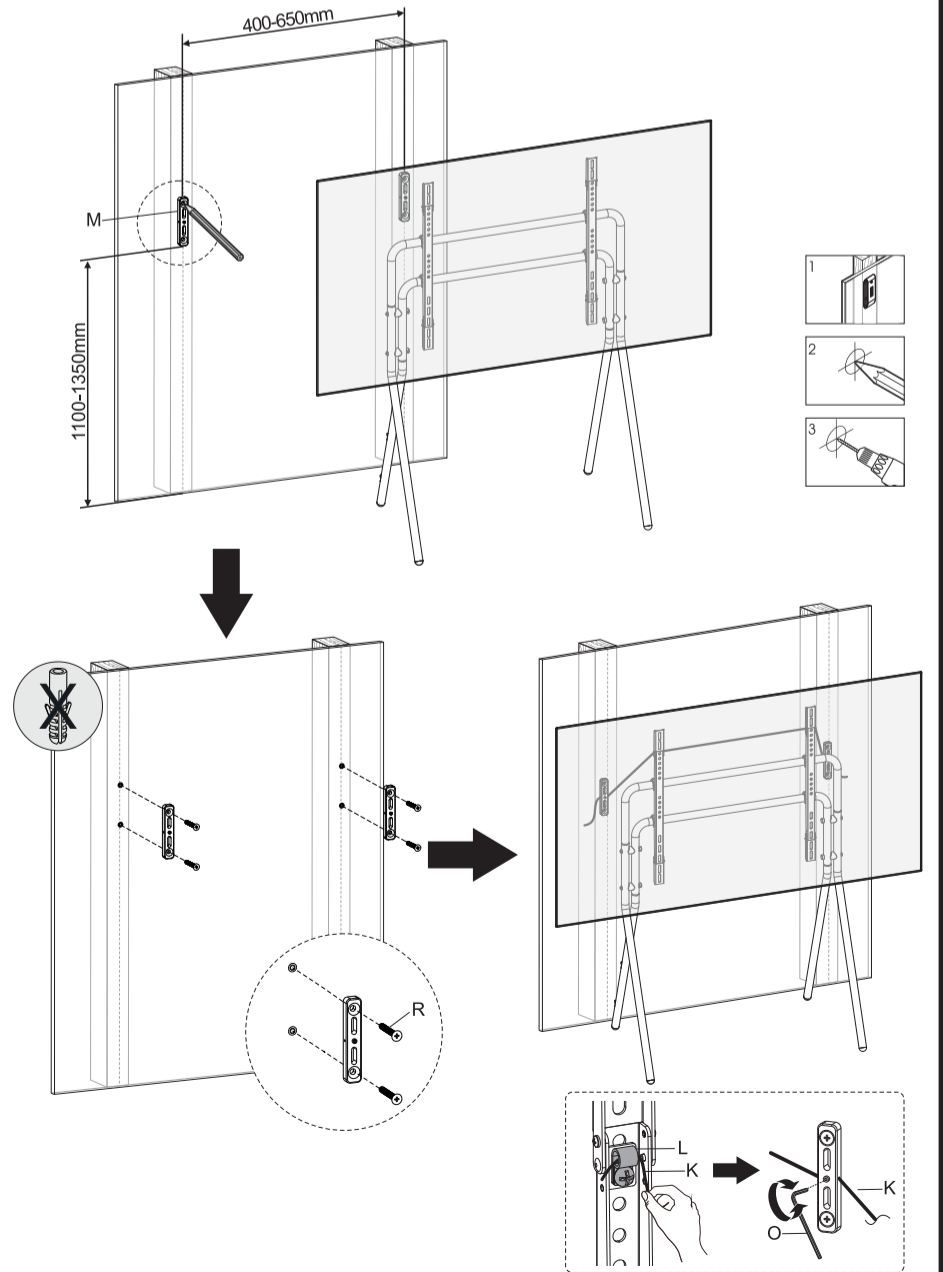

# TV Floor Stand Artistic

Installation Manual

**iiglo®**

Imported by iiglo, Østre Kullerød 4 | N-3241 Sandefjord, Norway | www.iiglo.com | Made in China

To avoid TV falling, anti-fall wire rope should be installed.

To avoid TV falling, anti-fall wire rope should be installed.